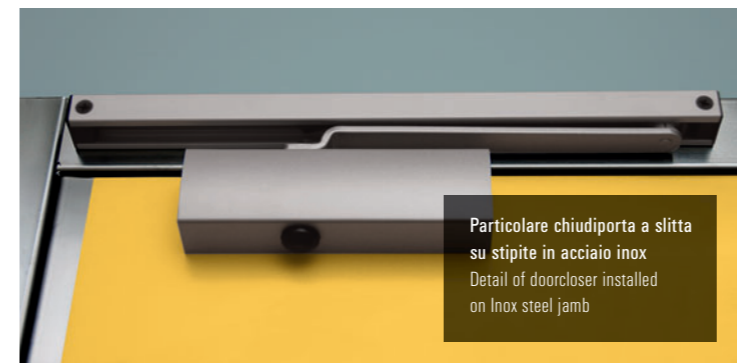

STEEL COLLECTION
11S

PORTA A BATTENTE
Finitura Laminato sp. 9/10
Stipite in metallo sp. 15/10
Telescopic PS42B R25
Verniciatura a polveri Ral

HINGED DOOR
Laminate finishing th. 9/10
Metal jamb th. 15/10 Telescopic
PS42B R25
Powder coating RAL

STEEL COLLECTION

VETRATURA FISSA
CON VETRO TRASPARENTE 79
Veneziana incorporata ad
apertura manuale o motorizzata
Stipite in metallo sp. 15/10
Rapid PS11W
Verniciatura a polveri Ral

FIXED GLAZING WITH
TRANSPARENT GLASS MOD.79
Roll-up shutter "Veneziana"
incorporated with manual or
motorized opening
Metal jamb th. 15/10 Rapid PS11W
Powder coating RAL

Particolare chiudiporta a slitta
su stipite in acciaio inox
Detail of doorcloser installed
on Inox steel jamb